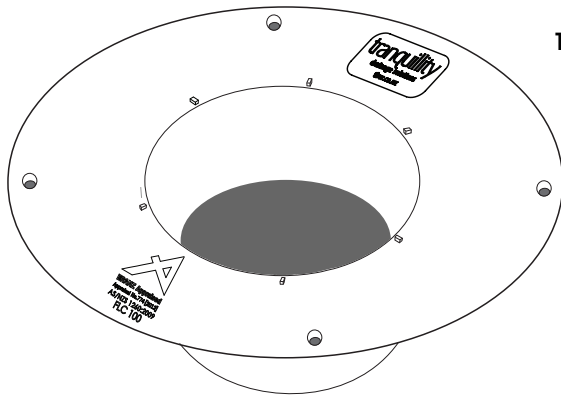

waste flange

The Tranquillity flange acts as an extra seal between the drain and your bathroom tiles.

Tranquillity 100mm flange
FLC100

Tranquillity 80mm flange
FLC80

Features

- PVC Leak control flange suitable for all Tranquillity channel drains and point drains
- Available in 2 sizes - 80mm and 100mm
- Promotes adhesion to the waterproofing membrane

Product code	Dimensions
FLC80	180(w) x 75(d) mm
FLC100	208(w) x 53(d) mm

Diagram

80mm flange

100mm flange