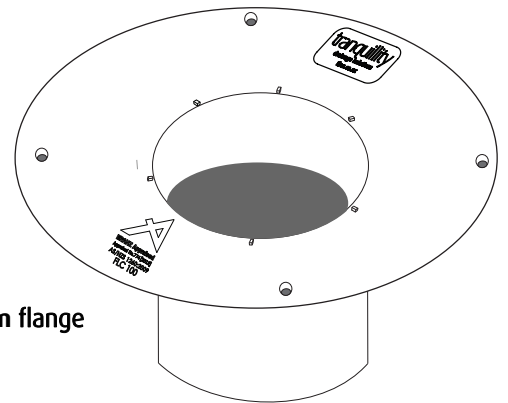

waste flange

The Tranquillity flange acts as an extra seal between the drain and your bathroom tiles.

Tranquillity 100mm flange
FLC100

Tranquillity 80mm flange
FLC80

Features

- PVC Leak control flange suitable for all Tranquillity channel drains and point drains
- Available in 2 sizes - 80mm and 100mm
- Promotes adhesion to the waterproofing membrane

Product code	Dimensions
FLC80	180(w) x 75(d) mm
FLC100	208(w) x 53(d) mm

Diagram

80mm flange

100mm flange