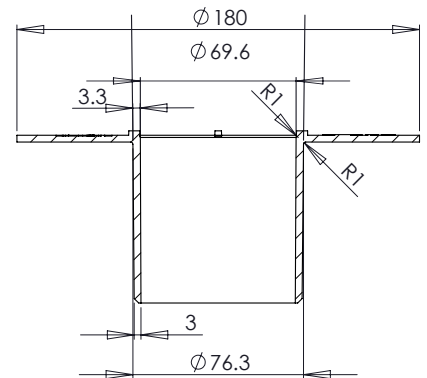

waste flange

The Tranquillity flange acts as an extra seal between the drain and your bathroom tiles.

Tranquillity 100mm flange
FLC100

Tranquillity 80mm flange
FLC80

Features

- PVC Leak control flange suitable for all Tranquillity channel drains and point drains
- Available in 2 sizes - 80mm and 100mm
- Promotes adhesion to the waterproofing membrane

Product code	Dimensions
FLC80	180(w) x 75(d) mm
FLC100	208(w) x 53(d) mm

Diagram

80mm flange

100mm flange