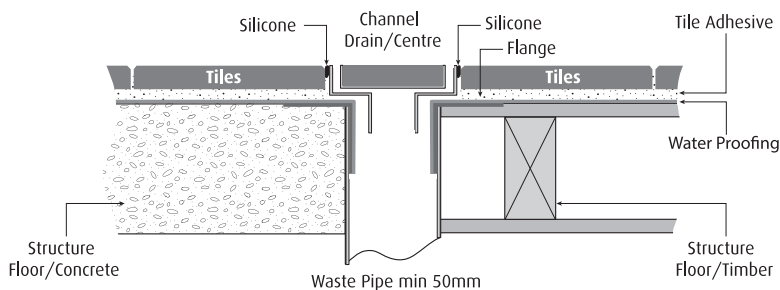

waste flange

The Tranquillity flange acts as an extra seal between the drain and your bathroom tiles.

Tranquillity 100mm flange
FLC100

Tranquillity 80mm flange
FLC80

Features

- PVC Leak control flange suitable for all Tranquillity channel drains and point drains
- Available in 2 sizes - 80mm and 100mm
- Promotes adhesion to the waterproofing membrane

Product code	Dimensions
FLC80	180(w) x 75(d) mm
FLC100	208(w) x 53(d) mm

Diagram

80mm flange

100mm flange