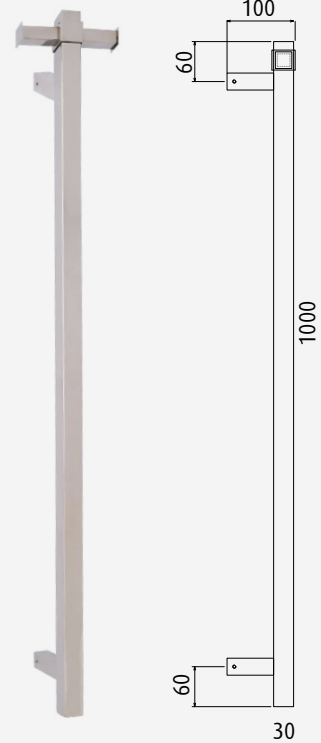

## Dimensions (mm)

150(w) x 1000(h) x 100(d)mm

Vertical Centres 880mm

POLISHED  
PRV1000

Finishes: Beautiful and highly durable  
palette of exquisite finishes

(Polished Stainless/Black/Brushed Stainless/Brushed Gunmetal/Brushed Brass)

## Features

- Easy to install
- Top leg wiring
- Removable robe hook included
- Concealed wiring kit included
- Transformer to be purchased separately  
code : TRFM100

# Heated Towel Rails

Vertical Bars round & square

## Dimensions (mm)

150(w) x 1000(h) x 100(d)mm

Vertical Centres 880mm

POLISHED  
PSV1000

Finishes: Beautiful and highly durable  
palette of exquisite finishes

(Polished Stainless/Black/Brushed Stainless/Brushed Gunmetal/Brushed Brass)