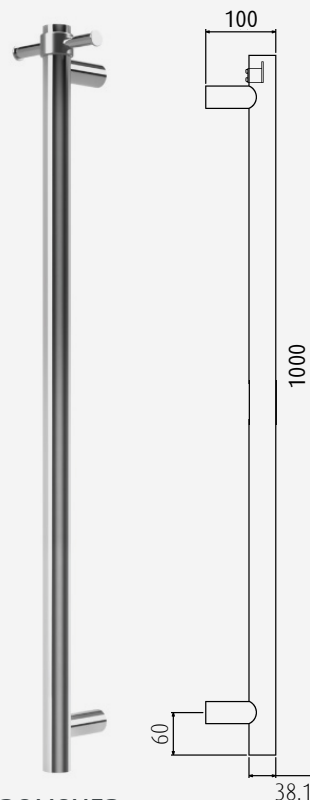

# Heated Towel Rails

Vertical Bars round & square

## Dimensions (mm)

150(w) x 1000(h) x 100(d)mm

Vertical Centres 880mm

POLISHED  
PRV1000

Finishes: Beautiful and highly durable  
palette of exquisite finishes

(Polished Stainless/Black/Brushed Stainless/Brushed Gunmetal/Brushed Brass)

BLACK  
PRV1000 BLACK

BRUSHED SS  
PRV1000 BSS

BRUSHED  
GUNMETAL  
PRV1000 GM

BRUSHED  
BRASS  
PRV1000 BRASS

Robe Hook  
(Dimensions 150 x 45 x 35mm)

## Features

- Easy to install
- Top leg wiring
- Removable robe hook included
- Concealed wiring kit included
- Transformer to be purchased separately  
code : TRFM100