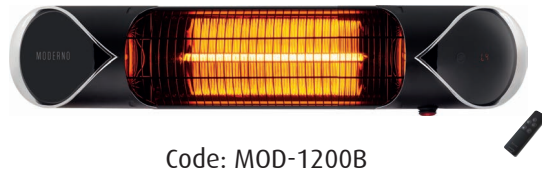

MODERNO

CARBON INFRARED HEATERS

The perfect heaters indoors and outdoors

Compact in design, the Moderno standard and mini infrared heaters are increasingly popular as they look great wall mounted or ceiling mounted and can accommodate all living spaces.

The Moderno mini with an output of 1200W is ideal for smaller indoor/outdoor spaces including bathrooms.

Features

- Can be mounted horizontal or vertical
- Do not burn oxygen, creating an extremely efficient directional heat.
- They do not require the refilling of gas bottles, which can run out at inconvenient times.
- Odour and CO2 emission free.
- Not affected by wind or air movements
- 80% more economical than traditional heating systems
- Periscopic remote control - can be controlled from a long distance and wide course.
- Automatic temperature control regulates power consumption based on your set temperature and eliminates annoying hot and cold cycles.

MODERNO (Standard & Mini)

Black

Silver

ODHMONBLK (black) & ODHMONSIL (silver)

Models: Black, Silver
 Infrared bars: Golden Ultra Low Glare
 Output: 2000W, adjustable in 4 graduated intervals
 Operation: Periscopic remote control
 Dimensions: 900w x 130h x 89.5d mm
 Weight: 3.0 kgs
 IP Rating: IP55

MOD-1200B (black) & MOD-1200S (silver)

Models: Black, Silver
 Infrared bars: Golden Ultra Low Glare
 Output: 1200W, adjustable in 2 graduated intervals
 Operation: Periscopic remote control
 Dimensions: 700w x 130h x 89.5d mm
 Weight: 2.57 kgs
 IP Rating: IP55