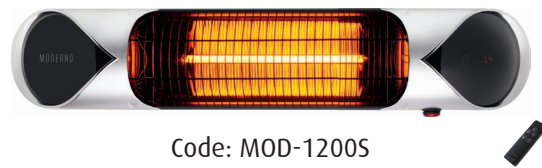

MODERNO

CARBON INFRARED HEATERS

The perfect heaters indoors and outdoors

Compact in design, the Moderno standard and mini infrared heaters are increasingly popular as they look great wall mounted or ceiling mounted and can accommodate all living spaces.

The Moderno mini with an output of 1200W is ideal for smaller indoor/outdoor spaces including bathrooms.

Features

- Can be mounted horizontal or vertical
- Do not burn oxygen, creating an extremely efficient directional heat.
- They do not require the refilling of gas bottles, which can run out at inconvenient times.
- Odour and CO2 emission free.
- Not affected by wind or air movements
- 80% more economical than traditional heating systems
- Periscopic remote control - can be controlled from a long distance and wide course.
- Automatic temperature control regulates power consumption based on your set temperature and eliminates annoying hot and cold cycles.

MODERNO (Standard & Mini)

Black

Silver

ODHMONBLK (black) & ODHMONSIL (silver)

Models: Black, Silver
 Infrared bars: Golden Ultra Low Glare
 Output: 2000W, adjustable in 4 graduated intervals
 Operation: Periscopic remote control
 Dimensions: 900w x 130h x 89.5d mm
 Weight: 3.0 kgs
 IP Rating: IP55

MOD-1200B (black) & MOD-1200S (silver)

Models: Black, Silver
 Infrared bars: Golden Ultra Low Glare
 Output: 1200W, adjustable in 2 graduated intervals
 Operation: Periscopic remote control
 Dimensions: 700w x 130h x 89.5d mm
 Weight: 2.57 kgs
 IP Rating: IP55