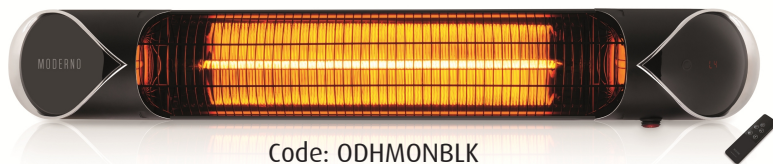

MODERNO

CARBON INFRARED HEATERS

The perfect heaters indoors and outdoors

Compact in design, the Moderno standard and mini infrared heaters are increasingly popular as they look great wall mounted or ceiling mounted and can accommodate all living spaces.

The Moderno mini with an output of 1200W is ideal for smaller indoor/outdoor spaces including bathrooms.

Features

- Can be mounted horizontal or vertical
- Do not burn oxygen, creating an extremely efficient directional heat.
- They do not require the refilling of gas bottles, which can run out at inconvenient times.
- Odour and CO2 emission free.
- Not affected by wind or air movements
- 80% more economical than traditional heating systems
- Periscopic remote control - can be controlled from a long distance and wide course.
- Automatic temperature control regulates power consumption based on your set temperature and eliminates annoying hot and cold cycles.

MODERNO (Standard & Mini)

Black

Silver

ODHMONBLK (black) & ODHMONSIL (silver)

Models: Black, Silver
 Infrared bars: Golden Ultra Low Glare
 Output: 2000W, adjustable in 4 graduated intervals
 Operation: Periscopic remote control
 Dimensions: 900w x 130h x 89.5d mm
 Weight: 3.0 kgs
 IP Rating: IP55

MOD-1200B (black) & MOD-1200S (silver)

Models: Black, Silver
 Infrared bars: Golden Ultra Low Glare
 Output: 1200W, adjustable in 2 graduated intervals
 Operation: Periscopic remote control
 Dimensions: 700w x 130h x 89.5d mm
 Weight: 2.57 kgs
 IP Rating: IP55