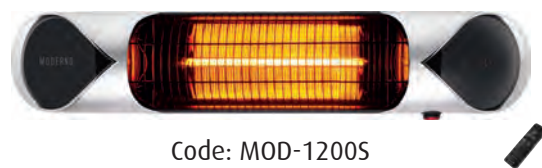

The Moderno mini with an output of 1200W is ideal for smaller indoor/ outdoor spaces, including bathrooms.

Features

- Can be mounted horizontal or vertical
- Do not burn oxygen, creating an extremely efficient directional heat.
- They do not require the refilling of gas bottles, which can run out at inconvenient times.
- Odour and CO2 emission free.
- Not affected by wind or air movements
- 80% more economical than traditional heating systems
- Periscopic remote control - can be controlled from a long distance and wide course.
- Automatic temperature control regulates power consumption based on your set temperature and eliminates annoying hot and cold cycles.

MODERNO (Standard & Mini)

tranquillity
bathroomware

Black

Code: ODHMONBLK

Code: MOD-1200B

Silver

Code: ODHMONSIL

Code: MOD-1200S

ODHMONBLK (black) & ODHMONSIL (silver)

Models: Black, Silver
 Infrared bars: Golden Ultra Low Glare
 Output: 2000W, adjustable in 4 graduated intervals
 Operation: Periscopic remote control
 Dimensions: 900w x 130h x 89.5d mm
 Weight: 3.0 kgs
 IP Rating: IP55

MOD-1200B (black) & MOD-1200S (silver)

Models: Black, Silver
 Infrared bars: Golden Ultra Low Glare
 Output: 1200W, adjustable in 2 graduated intervals
 Operation: Periscopic remote control
 Dimensions: 700w x 130h x 89.5d mm
 Weight: 2.57 kgs
 IP Rating: IP55