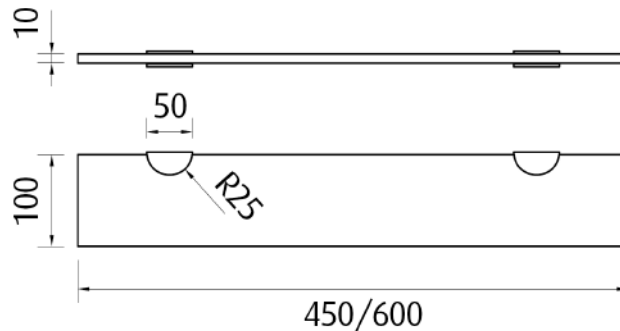

Toughened glass shelf ROUND

Tranquillity Round Accessories

Product code: **BA10-13 450/ BA10-13 600**

Dimensions: 100(w) x 10(h) x 450(d) mm

Features

Guaranteed for 5 years against manufacturing defects • Easily installed into new or existing bathrooms.

Code: BA10-13 600

Note: Manufacturing tolerances could cause variances of ± 5 mm.