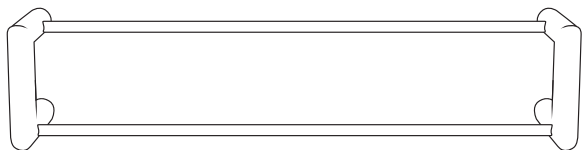

Note: Manufacturing tolerances could cause variances of ± 5 mm.