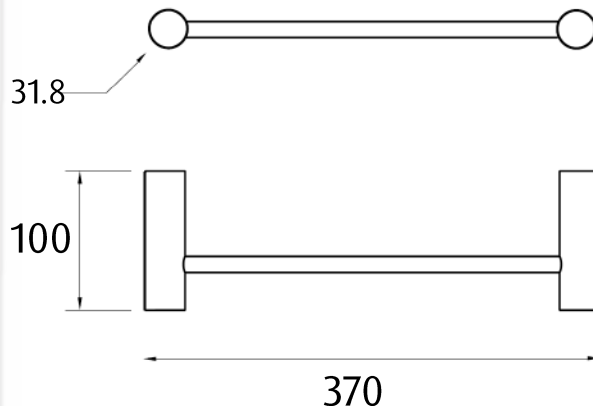

Single Towel rail ROUND

Tranquillity Round Accessories

Product codes:

BA10-8 300/BA10-8 300 Black/BA10-8 300 BSS/
BA10-8 300 GM

Dimensions: 100(w) x 31.8(h) x 370(l) mm

Features

Guaranteed for 5 years against manufacturing defects •
Easily installed into new or existing bathrooms.

Polished STAINLESS STEEL
Code: BA10-8 300

Jaguar Black STAINLESS STEEL
WITH MATT BLACK FINISH
Code: BA10-8 300 Black

Brushed STAINLESS STEEL
Code: BA10-8 300 BSS

tranquillity
bathroomware

AVAILABLE IN 4 finishes

Note: Manufacturing tolerances could cause
variances of ± 5 mm.

5
YEAR
WARRANTY