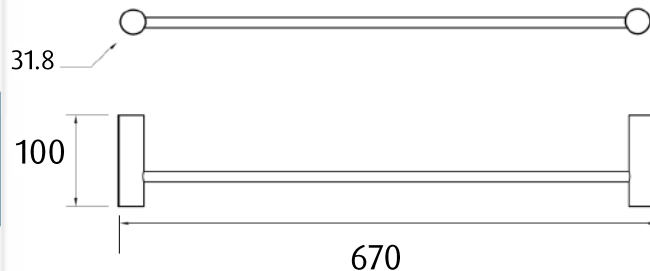

AVAILABLE IN 4 finishes

POLISHED
STAINLESS

JAGUAR
BLACK

BRUSHED
STAINLESS

BRUSHED
GUN-METAL

Note: Manufacturing tolerances could cause variances of ± 5 mm.

5
YEAR
WARRANTY