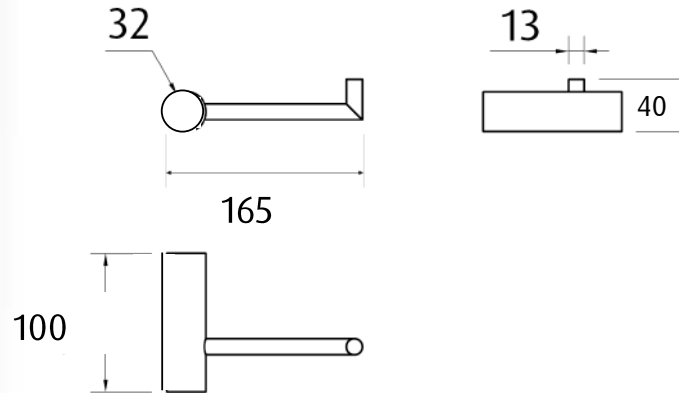

Note: Manufacturing tolerances could cause variances of ± 5 mm.

5
YEAR
WARRANTY