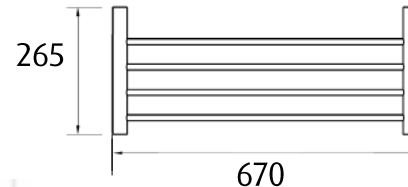

Corner shelf ROUND

Tranquillity Round Accessories

tranquillity
bathroomware

Product code: **BA10-13 200**

Dimensions: 200(w) x 10(h) x 200(d) mm

Features

Guaranteed for 5 years against manufacturing defects • Easily installed into new or existing bathrooms.

Dimensions: 265(d) x 120(h) x 670(l) mm

Features

Guaranteed for 5 years against manufacturing defects • Easily installed into new or existing bathrooms.

Polished STAINLESS STEEL
Code: BA10-6

Note: Manufacturing tolerances could cause variances of ± 5 mm.