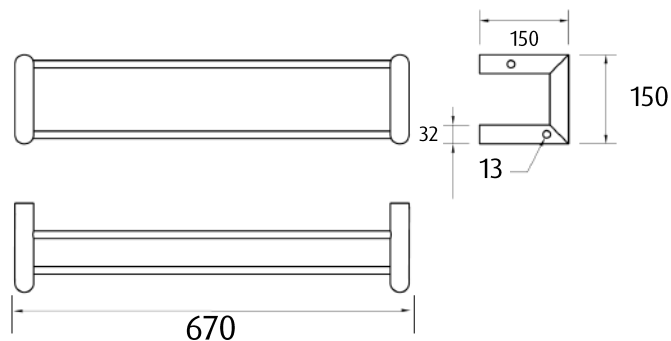

Note: Manufacturing tolerances could cause variances of ± 5 mm.