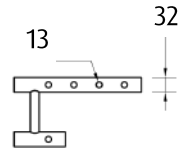

Note: Manufacturing tolerances could cause variances of ± 5 mm.

5
YEAR
WARRANTY