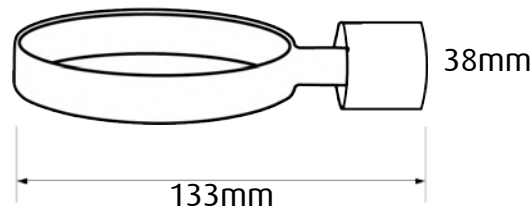

AVAILABLE IN 4 finishes

Note: Manufacturing tolerances could cause variances of ± 5 mm.