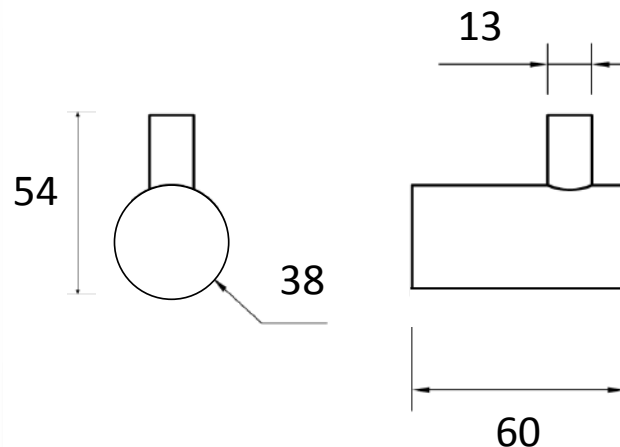

Note: Manufacturing tolerances could cause variances of ± 5 mm.

5
YEAR
WARRANTY