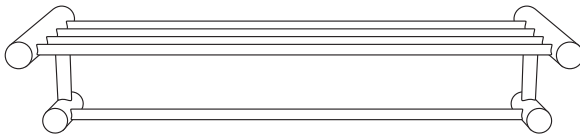

Note: Manufacturing tolerances could cause variances of ± 5 mm.

5
YEAR
WARRANTY