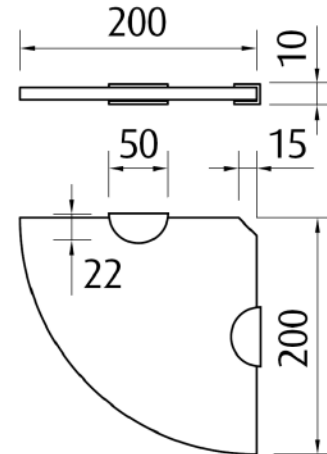

Note: Manufacturing tolerances could cause variances of ± 5 mm.

5
YEAR
WARRANTY