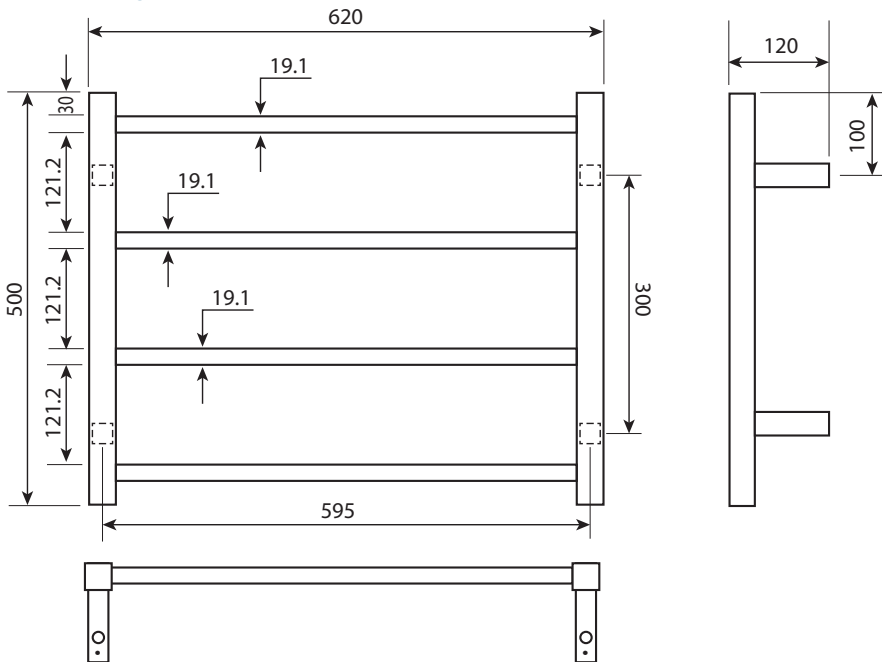

Dimensions (mm)

550(w) x 500(h) x 120(d)

Features

4 bars

Hand polished mirror finish

High grade stainless steel

Dual wired - can connect
from LH or RH bottom leg

Concealed wiring kit included

BRUSHED
STAINLESS

BRUSHED
GUN-METAL

BRUSHED
BRASS

Heated Towel Rails

JERSEY SQUARE 4 BAR

Product Code

MS4/MS4 Black/MS4 BSS
MS4 GM/MS4 Brass

Dimensions (mm)

620(w) x 500(h) x 120(d)

Drawing

Width centres

595mm

Vertical centres

300mm

Features

4 bars

Dimensions (mm)

620(w) x 1340(h) x 120(d)

Features

10 bars

Hand polished mirror finish

High grade stainless steel

Dual wired - can connect from
LH or RH bottom leg

Concealed wiring kit included