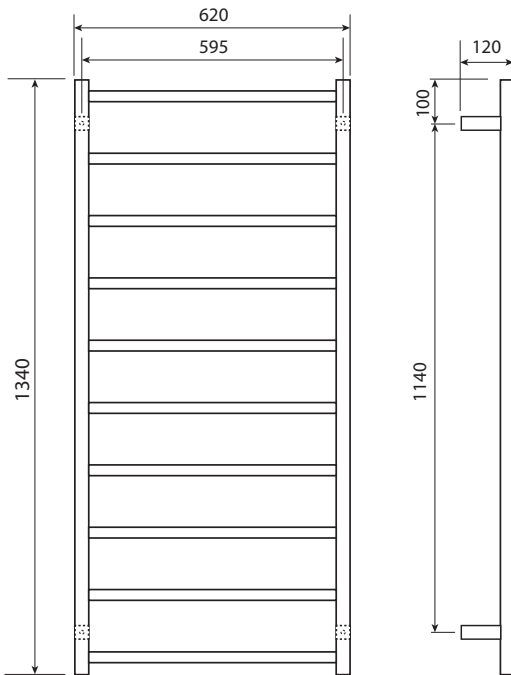

Drawing

Width centres	Vertical centres
595mm	1140mm

1. **Notes:**
2. Wiring connection is either LH or RH bottom leg and can be a concealed or exposed connection.
   - It should be positioned at least 600mm above the floor.

Tranquillity New Zealand Ltd

NEW ZEALAND T 0800 805 558 E info@tbw.co.nz W tbw.co.nz

AUSTRALIA T 1300 621 151 E info@formebathroomcollection.com.au W formebathroomcollection.com.au