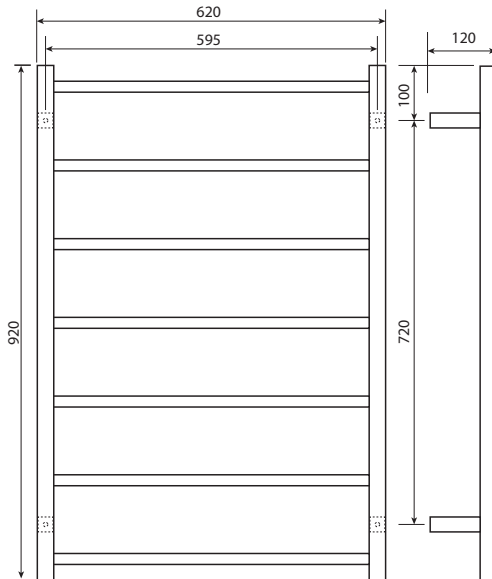

Drawing

Width centres

Vertical centres

595mm

720mm

1. **Notes:**
2. Wiring connection is either LH or RH bottom leg and can be a concealed or exposed connection.
   - It should be positioned at least 600mm above the floor.

Tranquillity New Zealand Ltd

NEW ZEALAND T 0800 805 558 E info@tbw.co.nz W tbw.co.nz

AUSTRALIA T 1300 621 151 E info@formebathroomcollection.com.au W formebathroomcollection.com.au