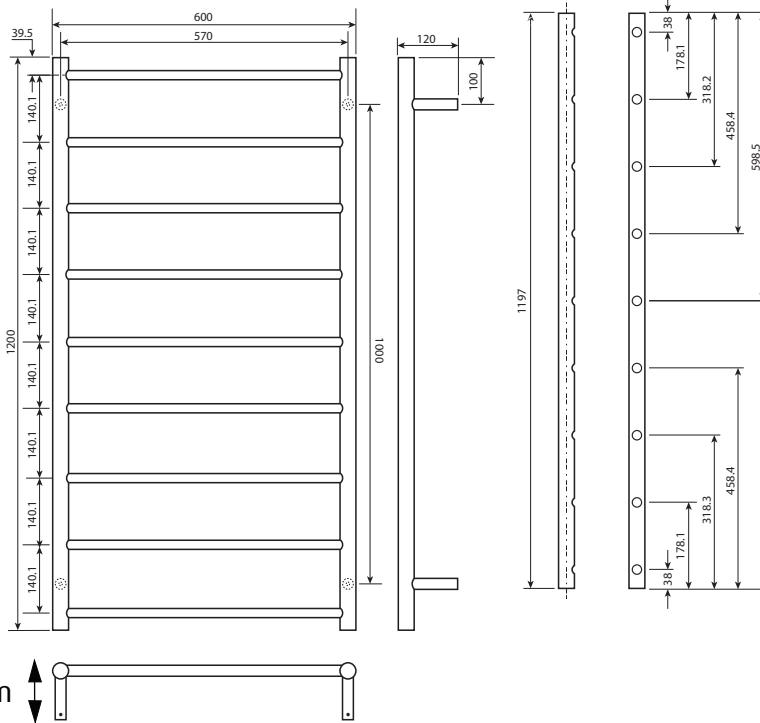

Dimensions (mm)

550(w) x 500(h) x 120(d)

Features

4 bars

Hand polished mirror finish

High grade stainless steel

Dual wired - can connect
from LH or RH bottom leg

Concealed wiring kit included

JERSEY ROUND 9 BAR

Product Code
ER9/ ER9 Black/ ER9 BSS
ER9 GM/ER9 Brass

Dimensions (mm)
600(w) x 1200(h) x 120(d)

Features
9 bars

Drawing

Width centres

Vertical centres

570mm