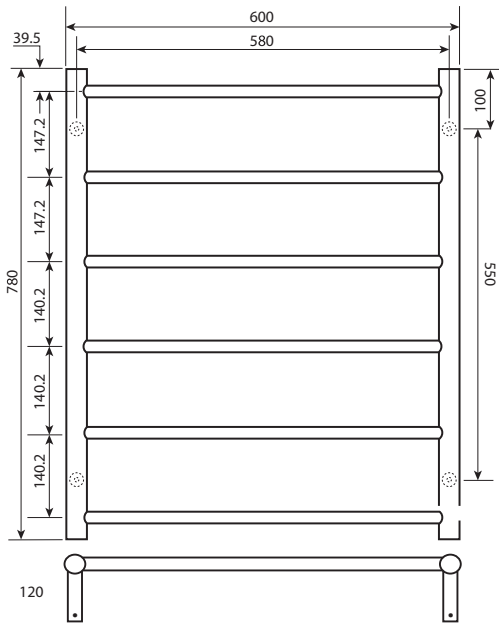

Dimensions (mm)

550(w) x 500(h) x 120(d)

Features

4 bars

Hand polished mirror finish

High grade stainless steel

Dual wired - can connect
from LH or RH bottom leg

Concealed wiring kit included

BRUSHED
BRASS

Heated Towel Rails

JERSEY ROUND

6 BAR

Product Code

ER6/ ER6 BLACK/ ER6 BSS/
ER6 GM/ ER6 Brass

Dimensions (mm)

600(w) x 780(h) x 120(d)

Drawing

Width centres

Vertical centres

580mm

550mm

Features

6 bars

Hand polished mirror finish

620(w) x 500(h) x 120(d)

Drawing

Width centres

595mm

Vertical centres

300mm

Features

4 bars