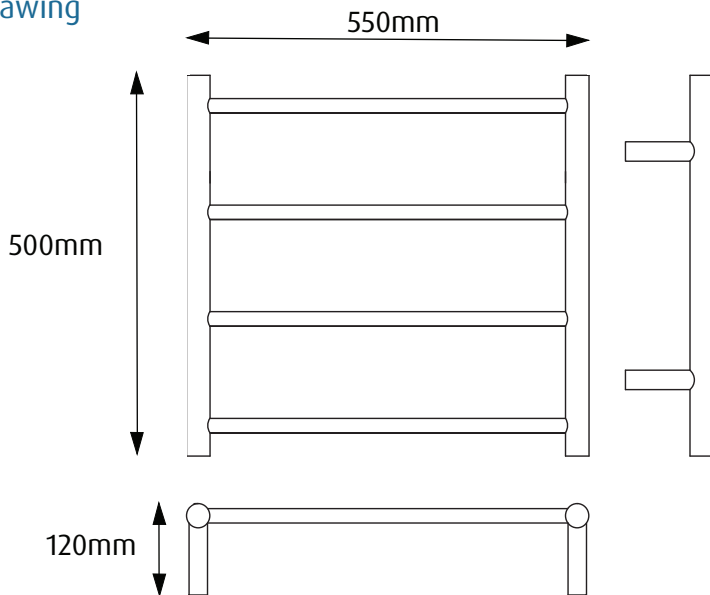

Drawing

Width centres	Vertical centres
520mm	300mm

1. **Notes:**
2. Wiring connection is either LH or RH bottom leg and can be a concealed or exposed connection.
   - It should be positioned at least 600mm above the floor.

Tranquillity New Zealand Ltd

NEW ZEALAND T 0800 805 558 E info@tbw.co.nz W tbw.co.nz

AUSTRALIA T 1300 621 151 E info@formebathroomcollection.com.au W formebathroomcollection.com.au