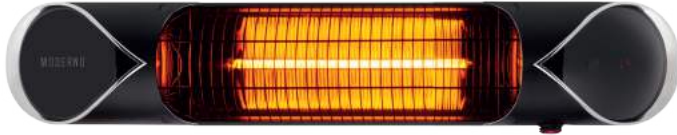

Moderno Mini heater
700w x 130h x 89.5d mm
MOD-1200B