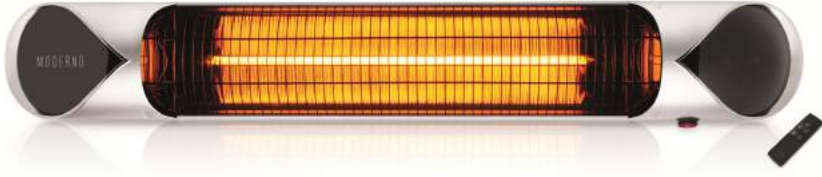

Data Sheets

Carbon Infrared Heaters

Moderno heater
900w x 130h x 89.5d mm
ODHMONBLK

Moderno heater
900w x 130h x 89.5d mm
ODHMONSIL

Drawing

Optional : Telescopic Stand

Details for stand
Round base diameter: 400mm
Height adjustable: 1140-2050mm
Polished chrome finish

Notes: Mounting height clearances

- Min 1.8m from the floor
- Min 200mm from the ceiling
- Min 0.5m from the wall

Infrared Heaters

MODERNO

Product Code
ODHMONBLK/ODHMONSIL

Dimensions (mm)
900(w) x 130(h) x 89.5(d)

Automatic temperature control regulates power consumption based on your set temperature

Specifications

2000 watts adjusted in 4 graduated intervals

Colour: Black/Silver

IP55

Golden ultra low glare

Optional: Telescopic stand

Moderno Mini heater
700w x 130h x 89.5d mm
MOD-1200S

Drawing

Optional : Telescopic Stand

Details for stand

Round base diameter: 400mm
Height adjustable: 1140-2050mm
Polished chrome finish

Notes: Mounting height clearances