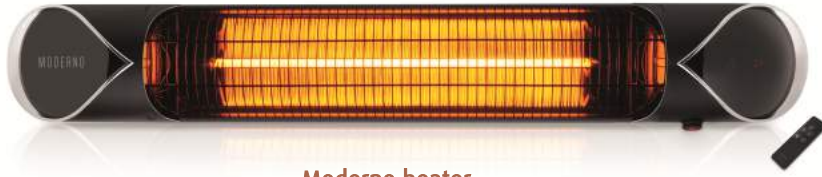

Data Sheets

Carbon Infrared Heaters

Moderno heater
900w x 130h x 89.5d mm
ODHMONBLK

Moderno heater
900w x 130h x 89.5d mm
ODHMONSIL

Drawing

Optional : Telescopic Stand

Details for stand
Round base diameter: 400mm
Height adjustable: 1140-2050mm
Polished chrome finish

Notes: Mounting height clearances

- Min 1.8m from the floor
- Min 200mm from the ceiling
- Min 0.5m from the wall

Infrared Heaters

MODERNO

Product Code
ODHMONBLK/ODHMONSIL

Dimensions (mm)
900(w) x 130(h) x 89.5(d)

Automatic temperature control regulates power consumption based on your set temperature

Specifications

2000 watts adjusted in 4 graduated intervals

Colour: Black/Silver

IP55

Golden ultra low glare

Optional: Telescopic stand

Moderno Mini heater
700w x 130h x 89.5d mm
MOD-1200S

Drawing

Optional : Telescopic Stand

Details for stand

Round base diameter: 400mm
Height adjustable: 1140-2050mm
Polished chrome finish

Notes: Mounting height clearances