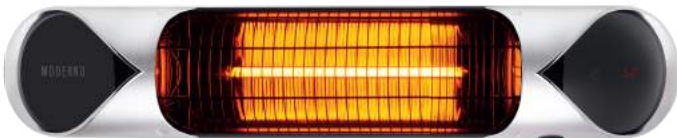

Data Sheets

Carbon Infrared Heaters

Moderno heater
900w x 130h x 89.5d mm
ODHMONBLK

Moderno heater
900w x 130h x 89.5d mm
ODHMONSIL

Drawing

Optional : Telescopic Stand

Details for stand
Round base diameter: 400mm
Height adjustable: 1140-2050mm
Polished chrome finish

Automatic temperature control regulates power consumption based on your set temperature

Specifications

2000 watts adjusted in 4 graduated intervals

Colour: Black/Silver

IP55

Golden ultra low glare

Optional: Telescopic stand

Moderno Mini heater
700w x 130h x 89.5d mm
MOD-1200S

Drawing

Optional : Telescopic Stand

Details for stand

Round base diameter: 400mm
Height adjustable: 1140-2050mm
Polished chrome finish

Notes: Mounting height clearances