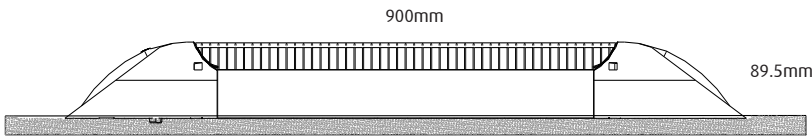

Data Sheets

Carbon Infrared Heaters

Moderno heater
900w x 130h x 89.5d mm
ODHMONBLK

Moderno heater
900w x 130h x 89.5d mm
ODHMONSIL

Drawing

Optional : Telescopic Stand

Details for stand
Round base diameter: 400mm
Height adjustable: 1140-2050mm
Polished chrome finish

Notes: Mounting height clearances

- Min 1.8m from the floor
- Min 200mm from the ceiling
- Min 0.5m from the wall

Infrared Heaters

MODERNO

Product Code
ODHMONBLK/ODHMONSIL

Dimensions (mm)
900(w) x 130(h) x 89.5(d)