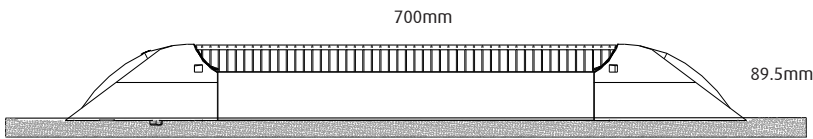

Moderno Mini heater
700w x 130h x 89.5d mm
MOD-1200S

Drawing

Optional : Telescopic Stand

Details for stand

Round base diameter: 400mm
Height adjustable: 1140-2050mm
Polished chrome finish

Notes: Mounting height clearances